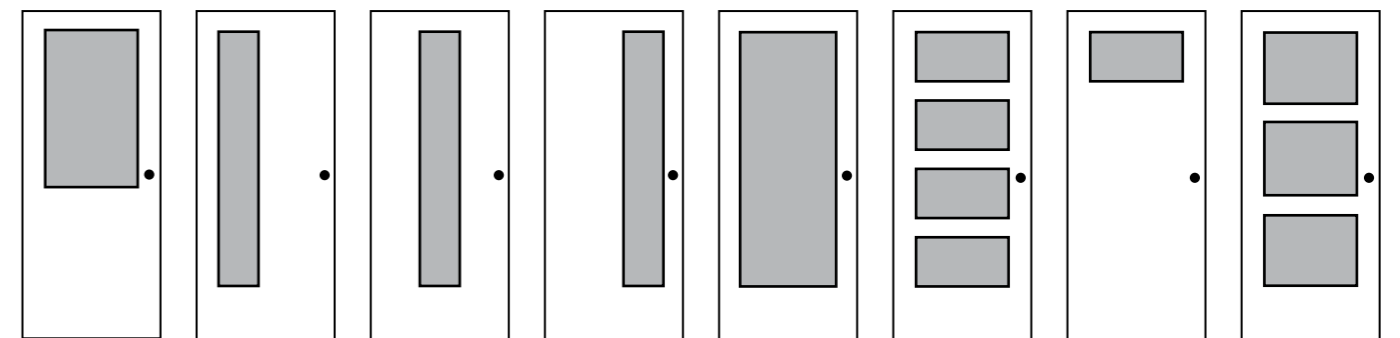

c: 1094TZ

c: 1095TZ

c: 1098TZ

c: 1099TZ

c: 1096TZ

c: 1903(4)TZ

c: 1903(1)TZ

c: 1903(3)TZ

Scan for more info