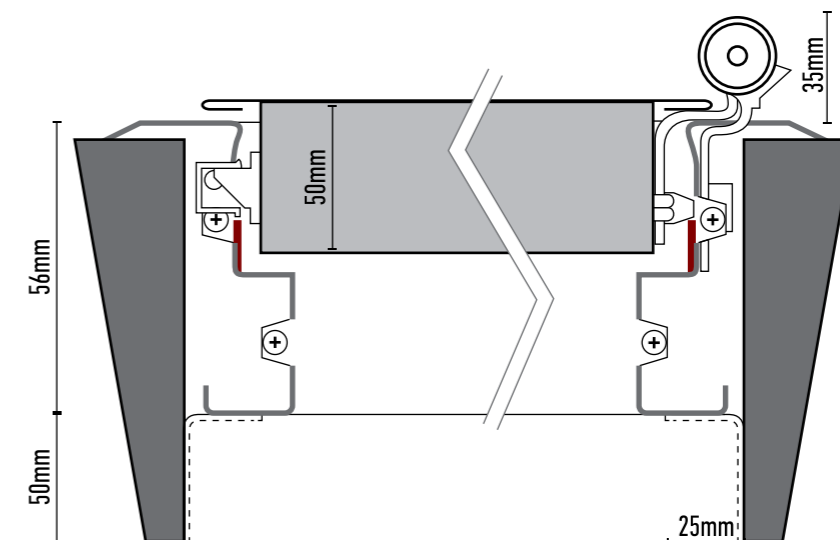

Πλάτος: 140-160-180-200cm

Technical Specifications

Type: Single Leaf

Height: Standard 205-215cm

Width: 80-90-100-110-120-130cm

Type: Double Leaf

Height: Standard 205-215cm

Width: 140-160-180-200cm

Frame/sill:
Metal sill 2cm around the frame.

Lock: Lock cylinder.

Hinge:
Adjustable in height and bearings for better functioning of the door

Height: standard (200-205-210-215cm)

Width: standard (80-85-90-95-100cm)