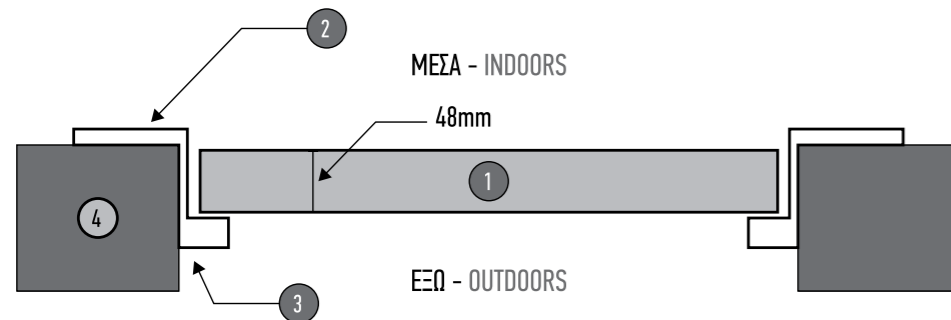

- 1 Πόρτα
  Door
- 2 Ενσωματωμένο εσωτερικό περβάζι 20mm
  Built-inside sill 20mm
- 3 Κάσα
  Frame
- 4 Τοίχος
  Walls

Technical Specifications

Coating:
Galvanized steel sheet painted with electrostatic paint.

Frame/sill:
Metal sill 2cm around the frame.

Lock: Lock cylinder.

Hinge:
Adjustable in height and bearings for better functioning of the door

Height: standard (200-205-210-215cm)

Width: standard (80-85-90-95-100cm)