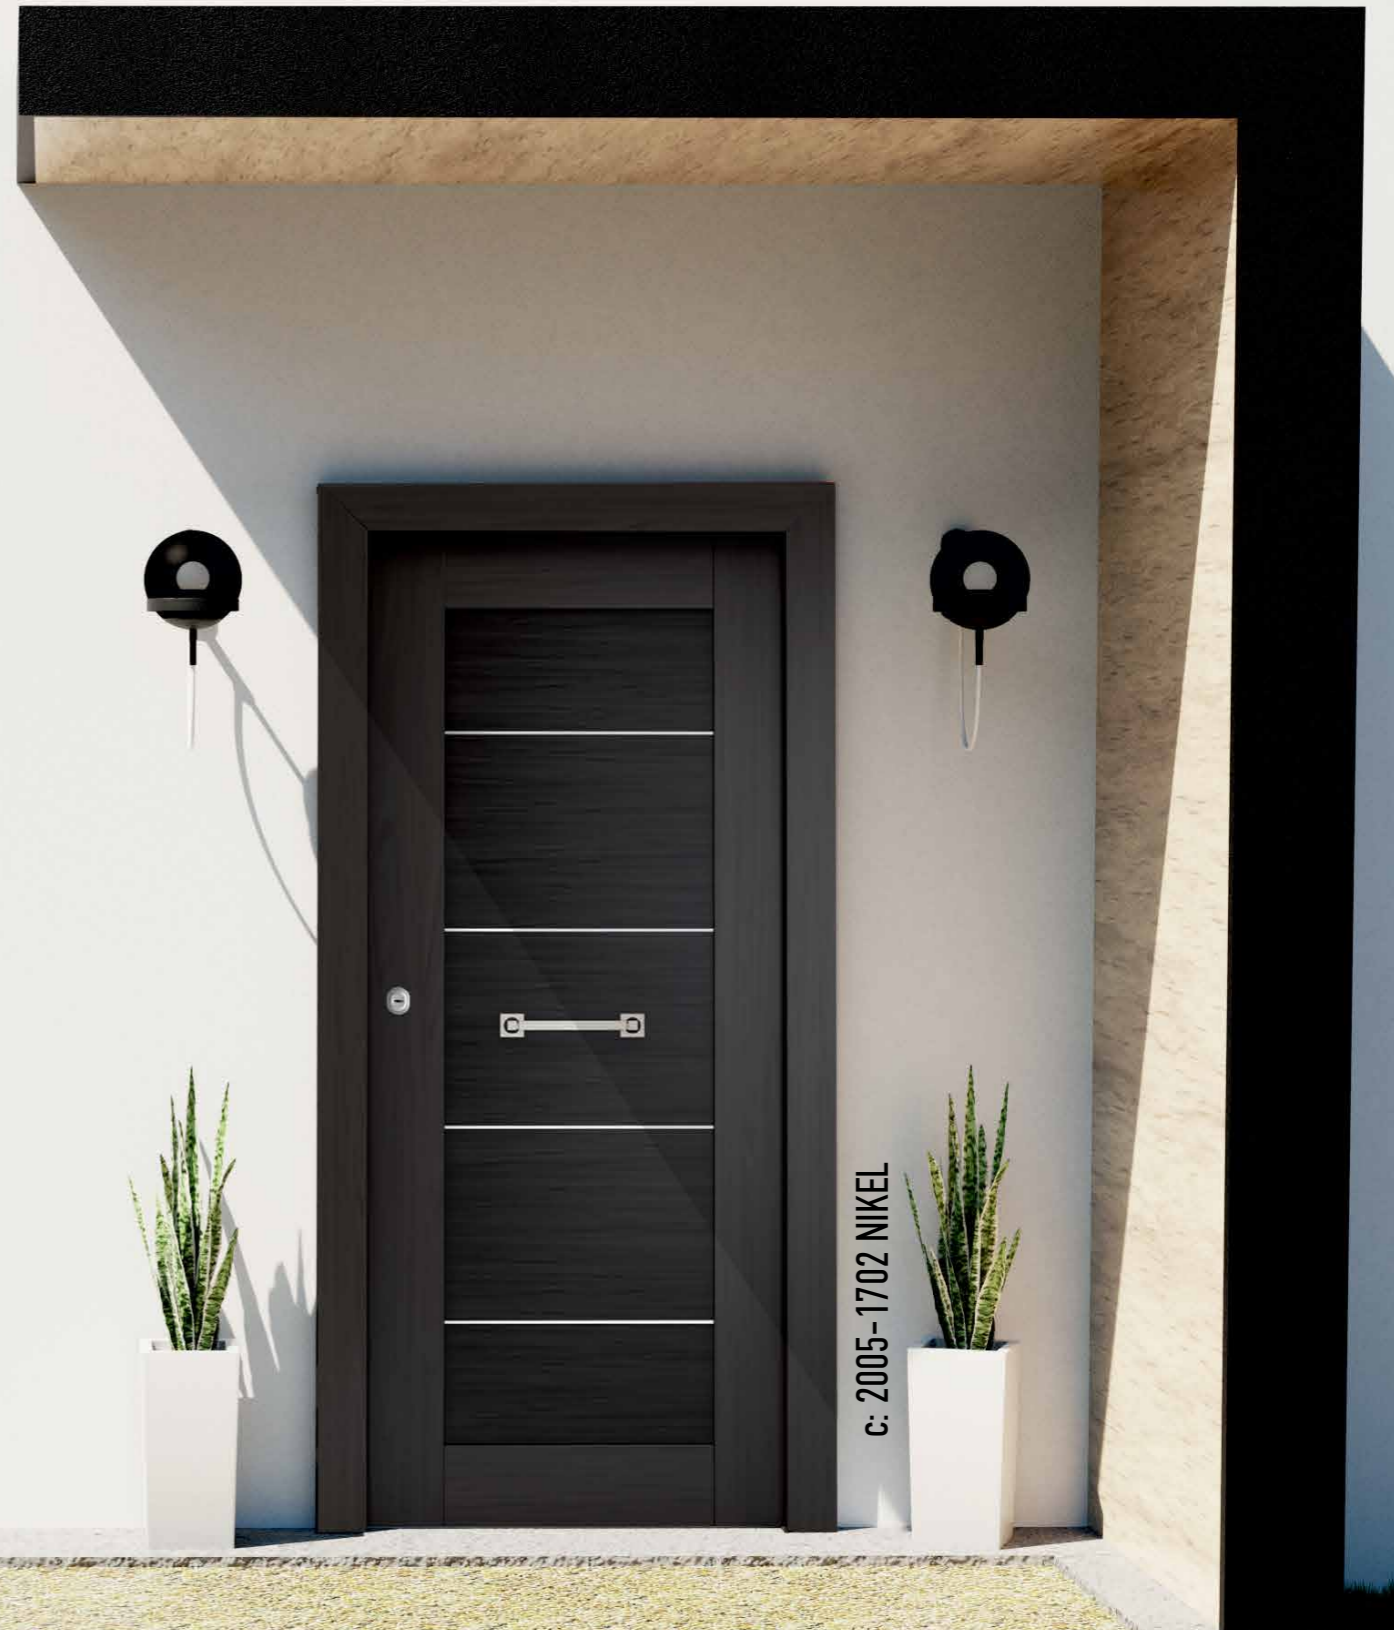

c: 2005-1702 NIKEL