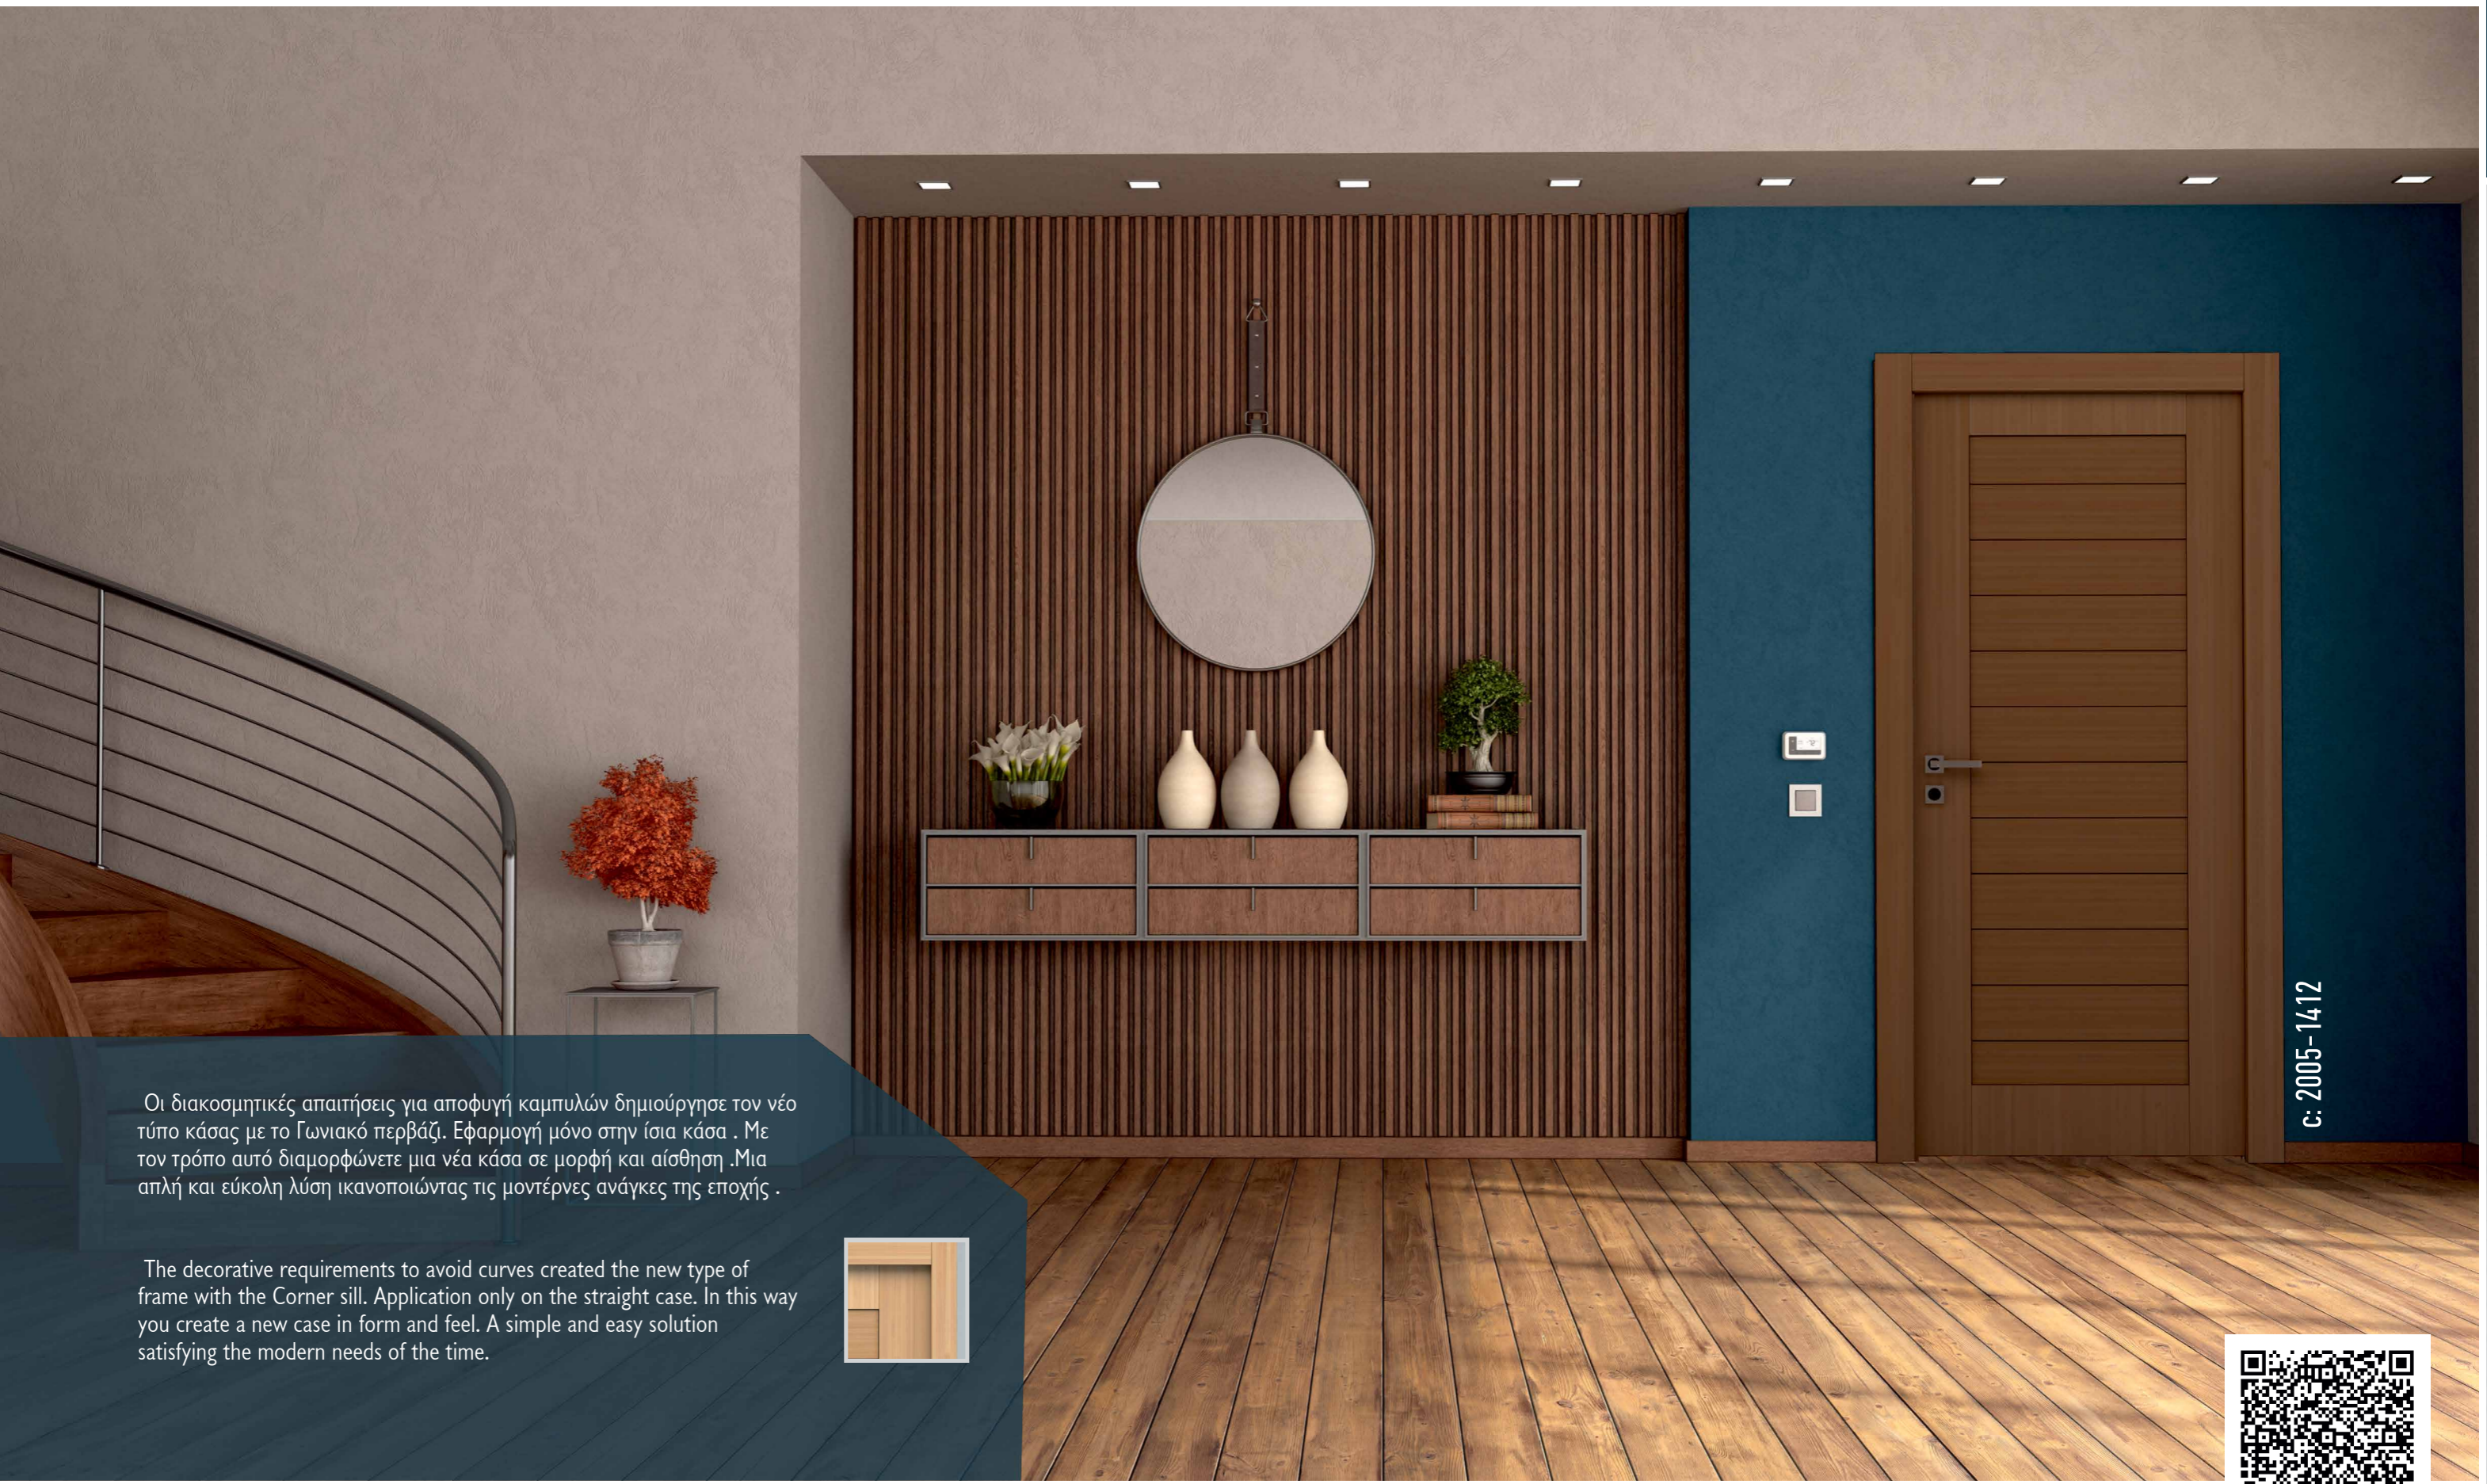

c: 2005-1412

www.eurodoorwood.com

Οι διακοσμητικές απαιτήσεις για αποφυγή καμπυλών δημιούργησε τον νέο τύπο κάσας με το Γωνιακό περβάζι. Εφαρμογή μόνο στην ίσια κάσα. Με τον τρόπο αυτό διαμορφώνετε μια νέα κάσα σε μορφή και αίσθηση. Μια απλή και εύκολη λύση ικανοποιώντας τις μοντέρνες ανάγκες της εποχής.

The decorative requirements to avoid curves created the new type of frame with the Corner sill. Application only on the straight case. In this way you create a new case in form and feel. A simple and easy solution satisfying the modern needs of the time.

Scan for more info