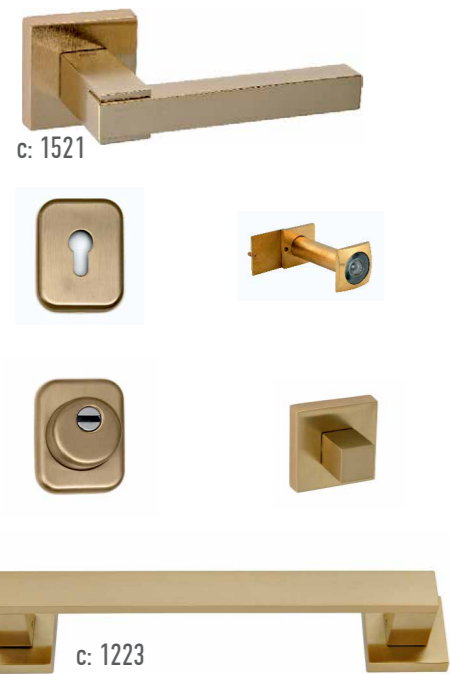

The high-quality decorative handles on the doors are the detail that completes the aesthetics of the doors that EURODOORwood manufactures with passion in order to fulfill your wishes.

c: 1135

c: 1700 wooden

c: 1195

c: 194

c: 61

c: 11004kb

c: 61b

c: 1315

c: 1116k

Scan for more info

ED1

ED4

ED5

ED2

ED3

ED6

Όλες οι λαβές εξώθυρων διατίθενται σε μήκος
40,50,60,80,100,120,140,160,180cm

c: 1645 Ξύλινο - wooden