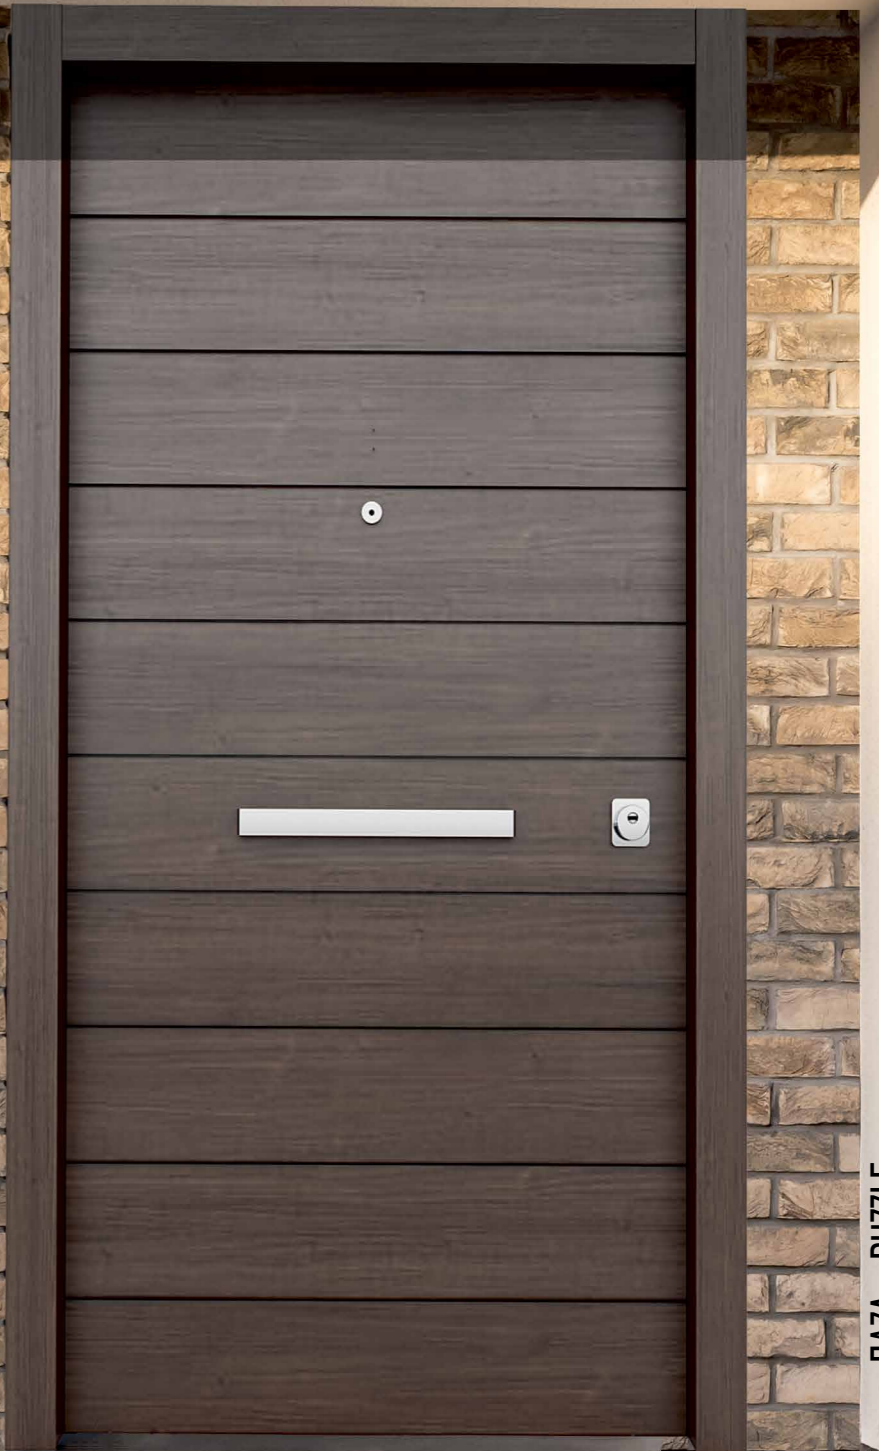

c: PAZA - PUZZLE

Scan for more info